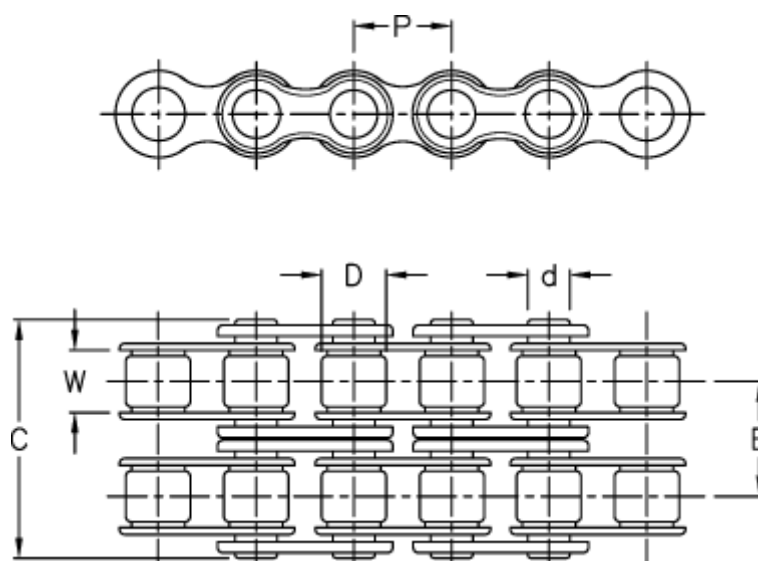

Data Sheet

Article number: 6100120090

Description: KLEEchain 1 1/4" duplex 20 B-2
5 meter in box (without connecting links)

Measures

Breaking power =	211200N	W =	19,05
C	= 77,80		
Chain size	= 1 1/4"		
d	= 10,19		
D	= 19,05		
Description	= 20 B-2		
E	= 36,45		
P	= 31,75		